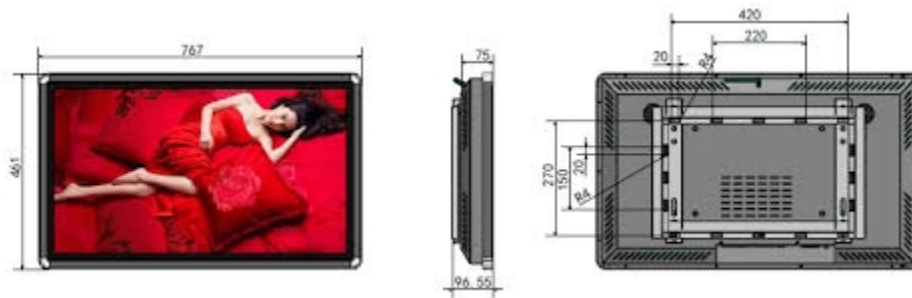

+1 212 784 6489
info@cloudpixel.com
www.cloudpixel.com

ALL-IN-ONE WALL-MOUNTED LCD TOUCH SCREEN

Touch Screen

Size	22", 27", and 32"
Brand	LG/SAMSUNG
Resolution	1920*1080
Brightness	400cd/m*2
Aspect ratio	0.672916667
Response time	6.5MS
Contrast	4000:1
View angle	178°/178°(H/V)

Compute Power

CPU	IntelG3260/3.0GHZ/Dual core
Mainboard	H81
HDD	S-ATAII 500GB/16MB/7200rpm / 120GB SSD
Memory	DDR3-1333, 4GB
PC I/O Connectors	4 * USB 2.0, 2 * PS/2, 1 * RJ45, 1 * Line-in, 1 * Earphone, 1 * Microphone, 1 * HDMI
Network	Built-in Realtek RTL8103EL
Audio	Built-in HD audio 8(Realtek ALC888) audio system